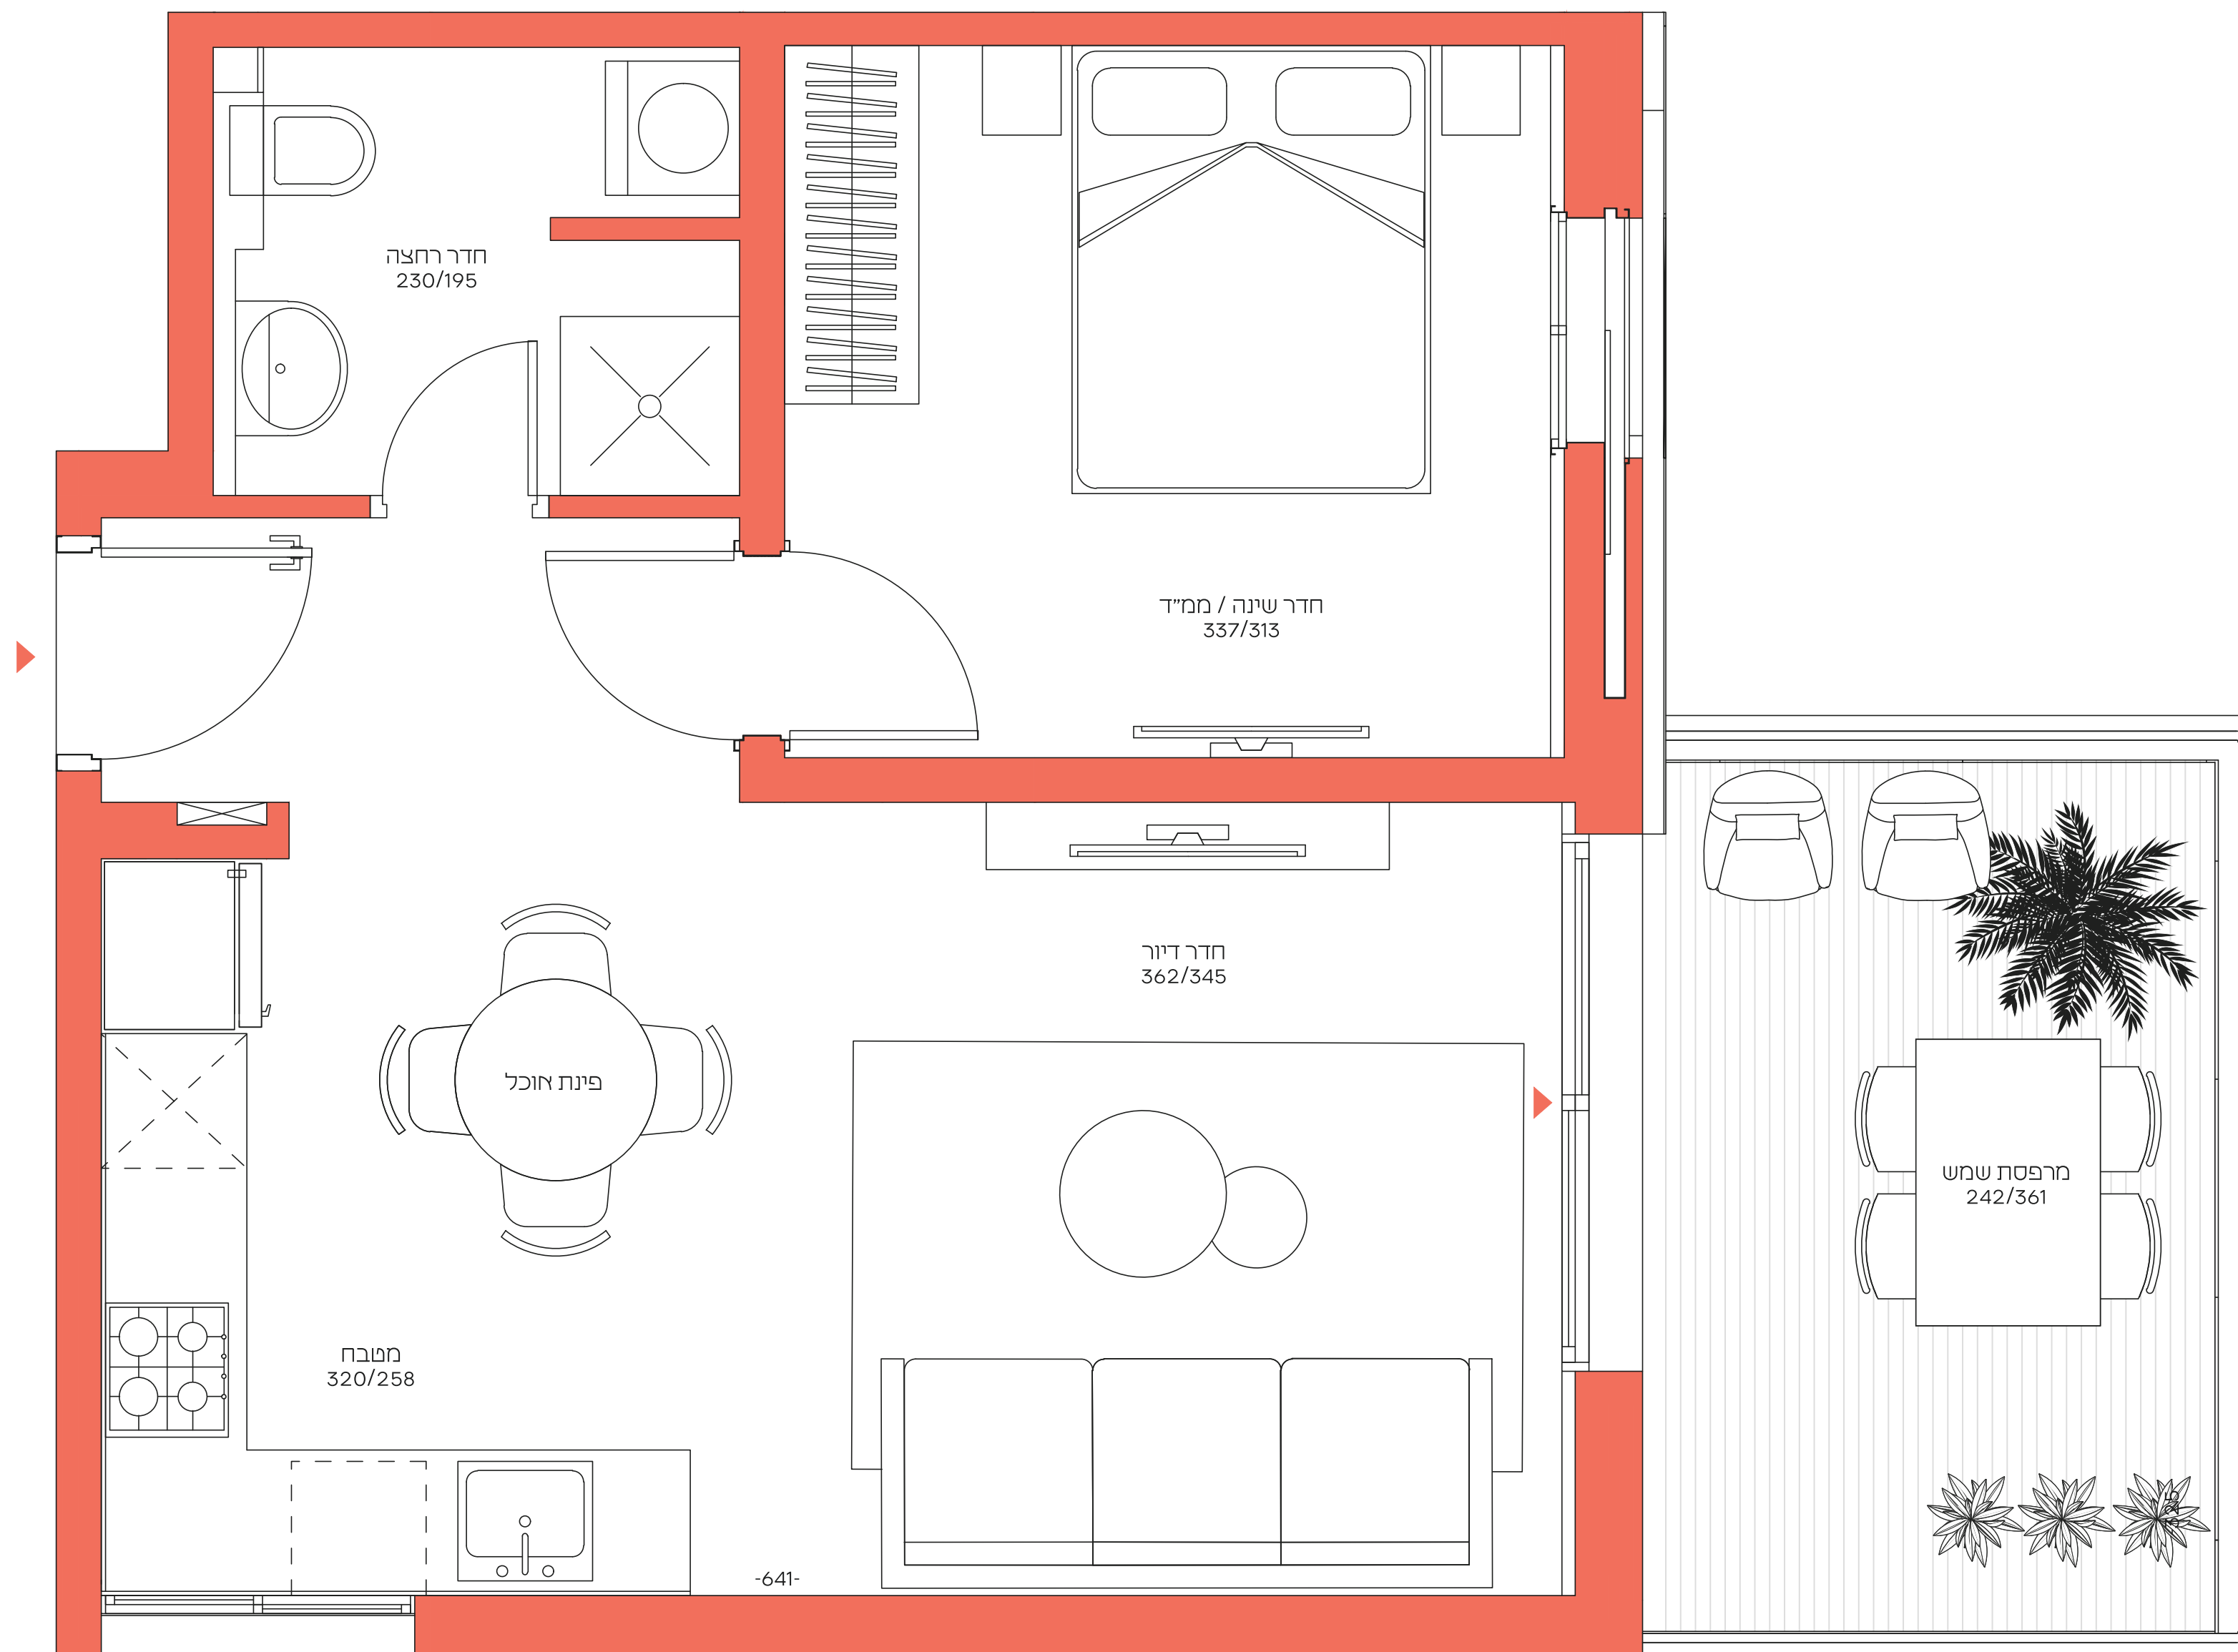

Type

C7

## 2 Room Apartment

51.08 SQM

11.31 SQM Balcony

Floor(s) 8

Apartment plans and renderings are for illustration purposes only and do not constitute a commitment from the company. Only the sales contracts, sales plans, and their annexes will bind the company. The furniture, kitchen cabinets, sanitary fixtures, openings such as windows and doors, represent the dimensions shown before plastering and/or any other finish. As per the technical specifications attached to the agreement. E&OE.