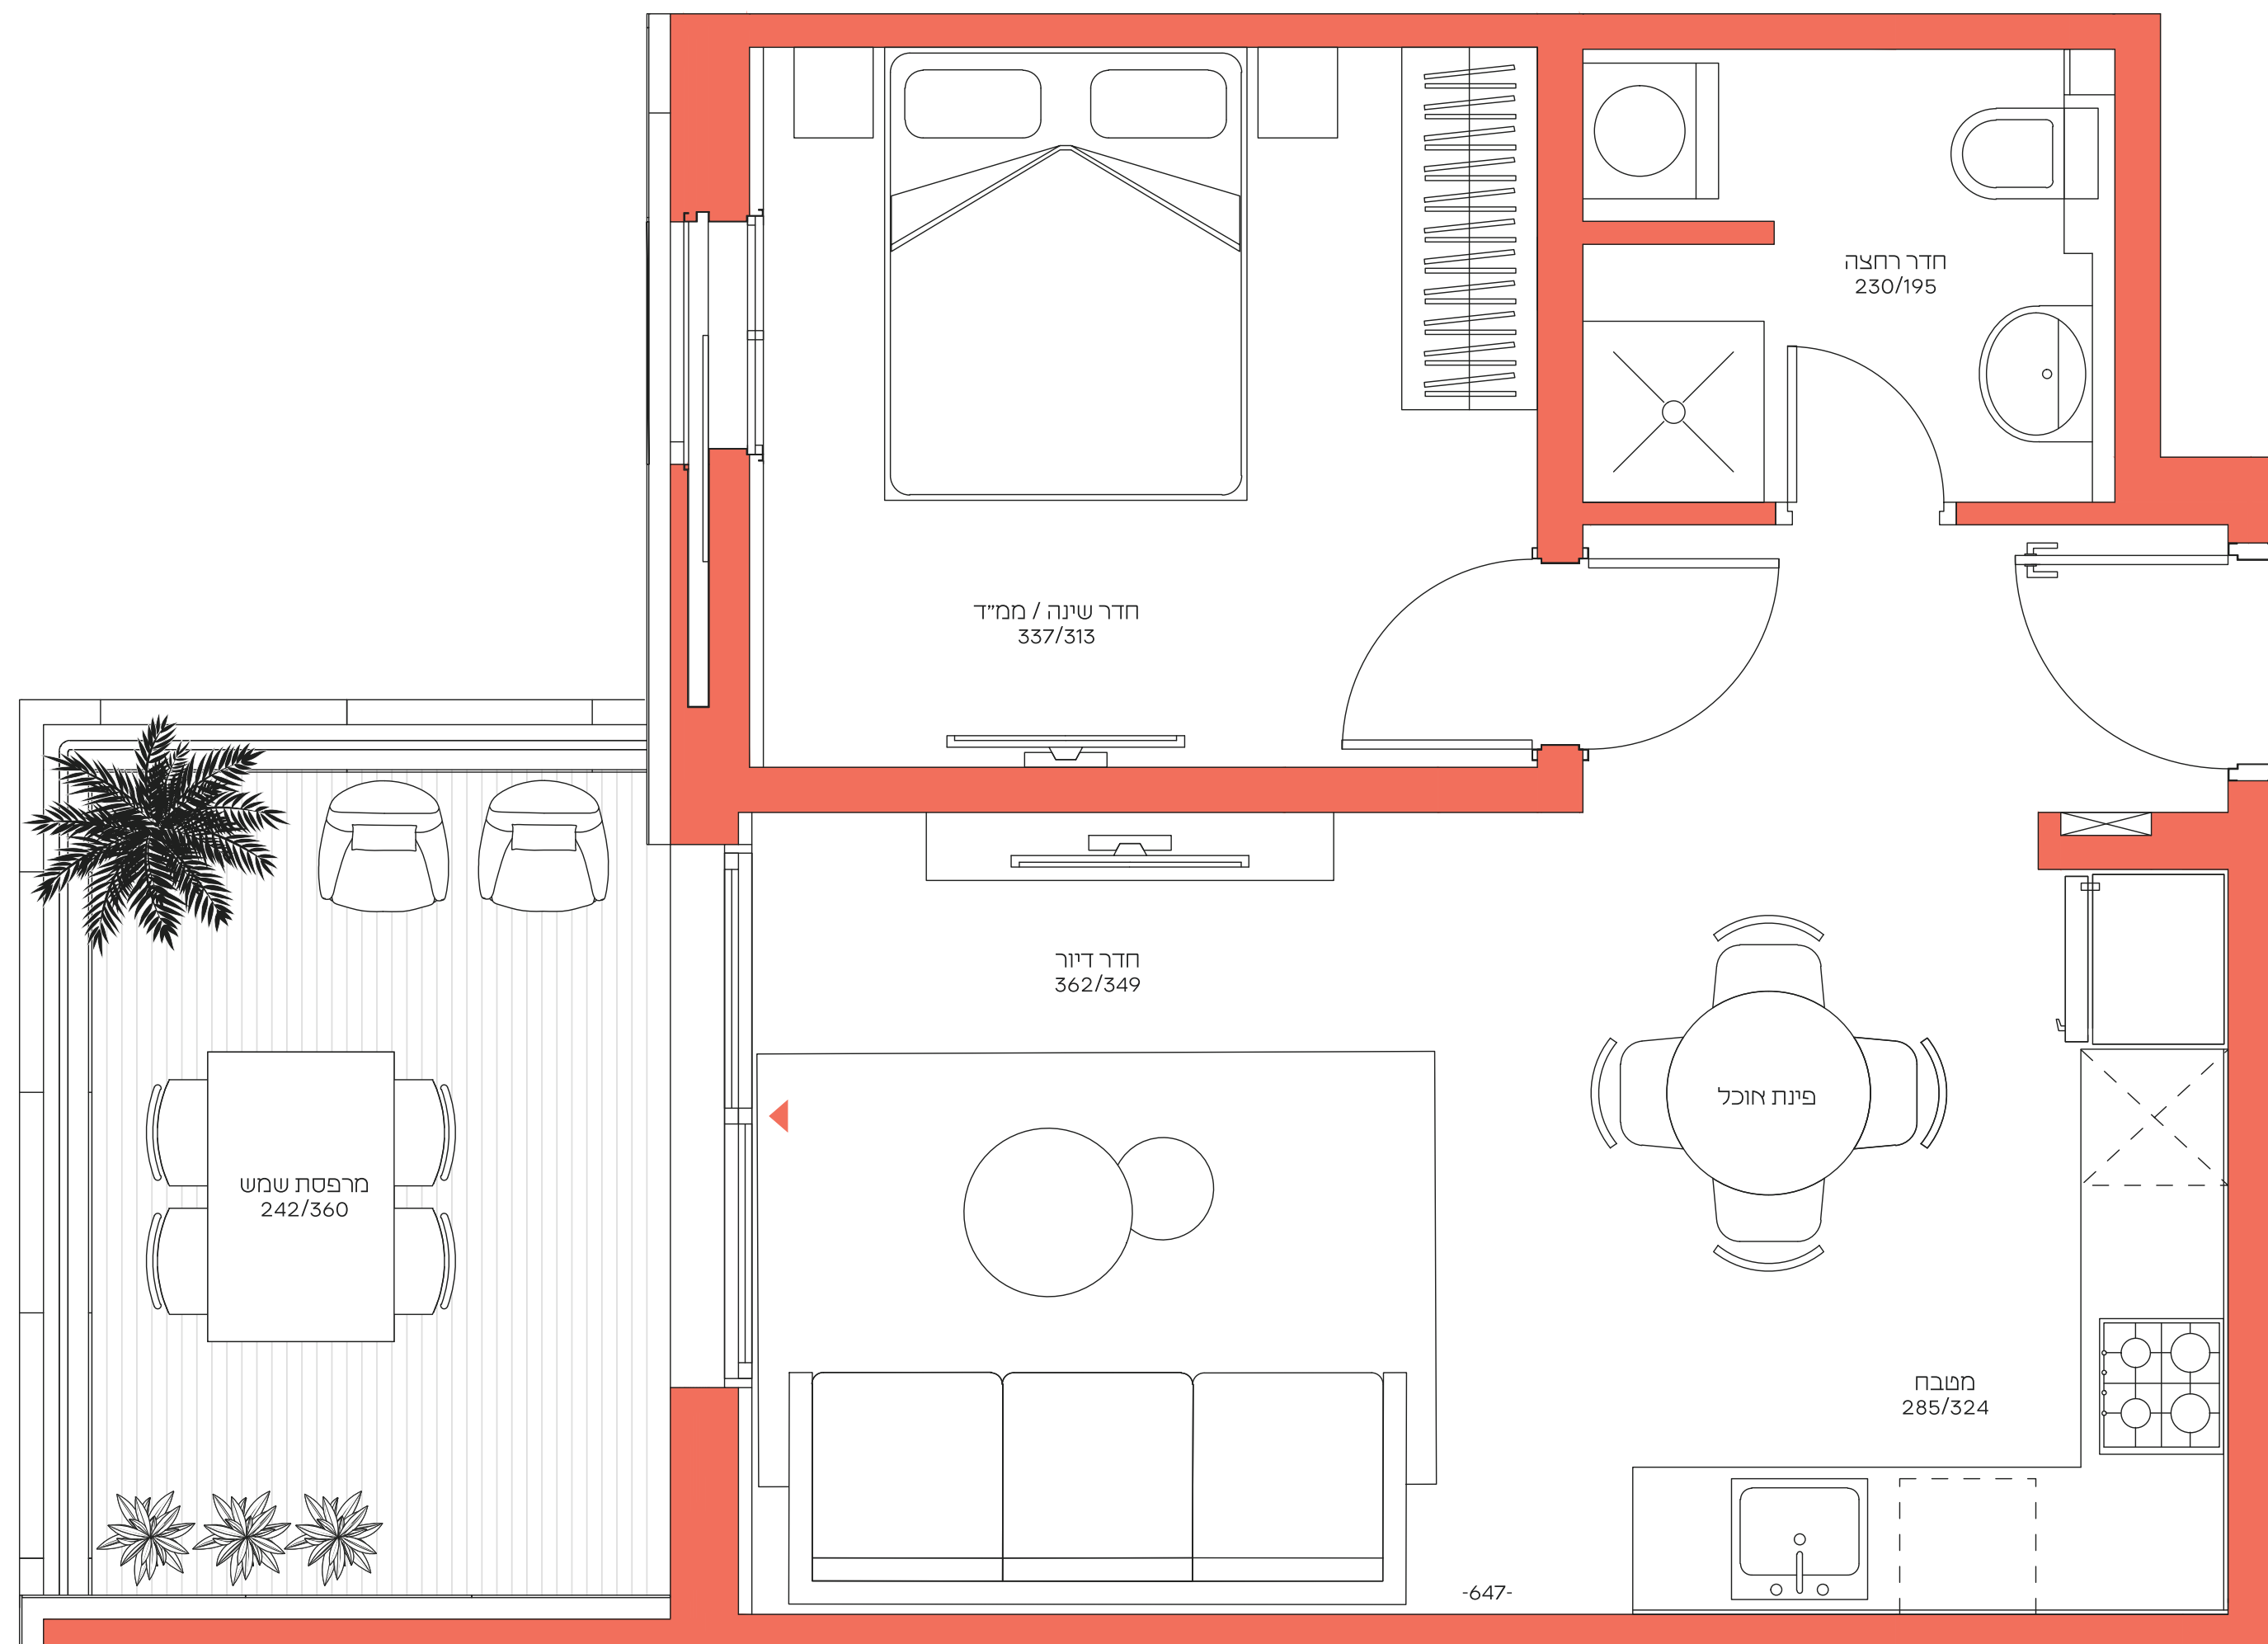

Type

C₂

2 Room Apartment

49.87 SQM

10.61 SQM Balcony

Floor(s) 2-4

Apartment plans and renderings are for illustration purposes only and do not constitute a commitment from the company. Only the sales contracts, sales plans, and their annexes will bind the company. The furniture, kitchen cabinets, sanitary fixtures, openings such as windows and doors, represent the dimensions shown before plastering and/or any other finish. As per the technical specifications attached to the agreement. E&OE.