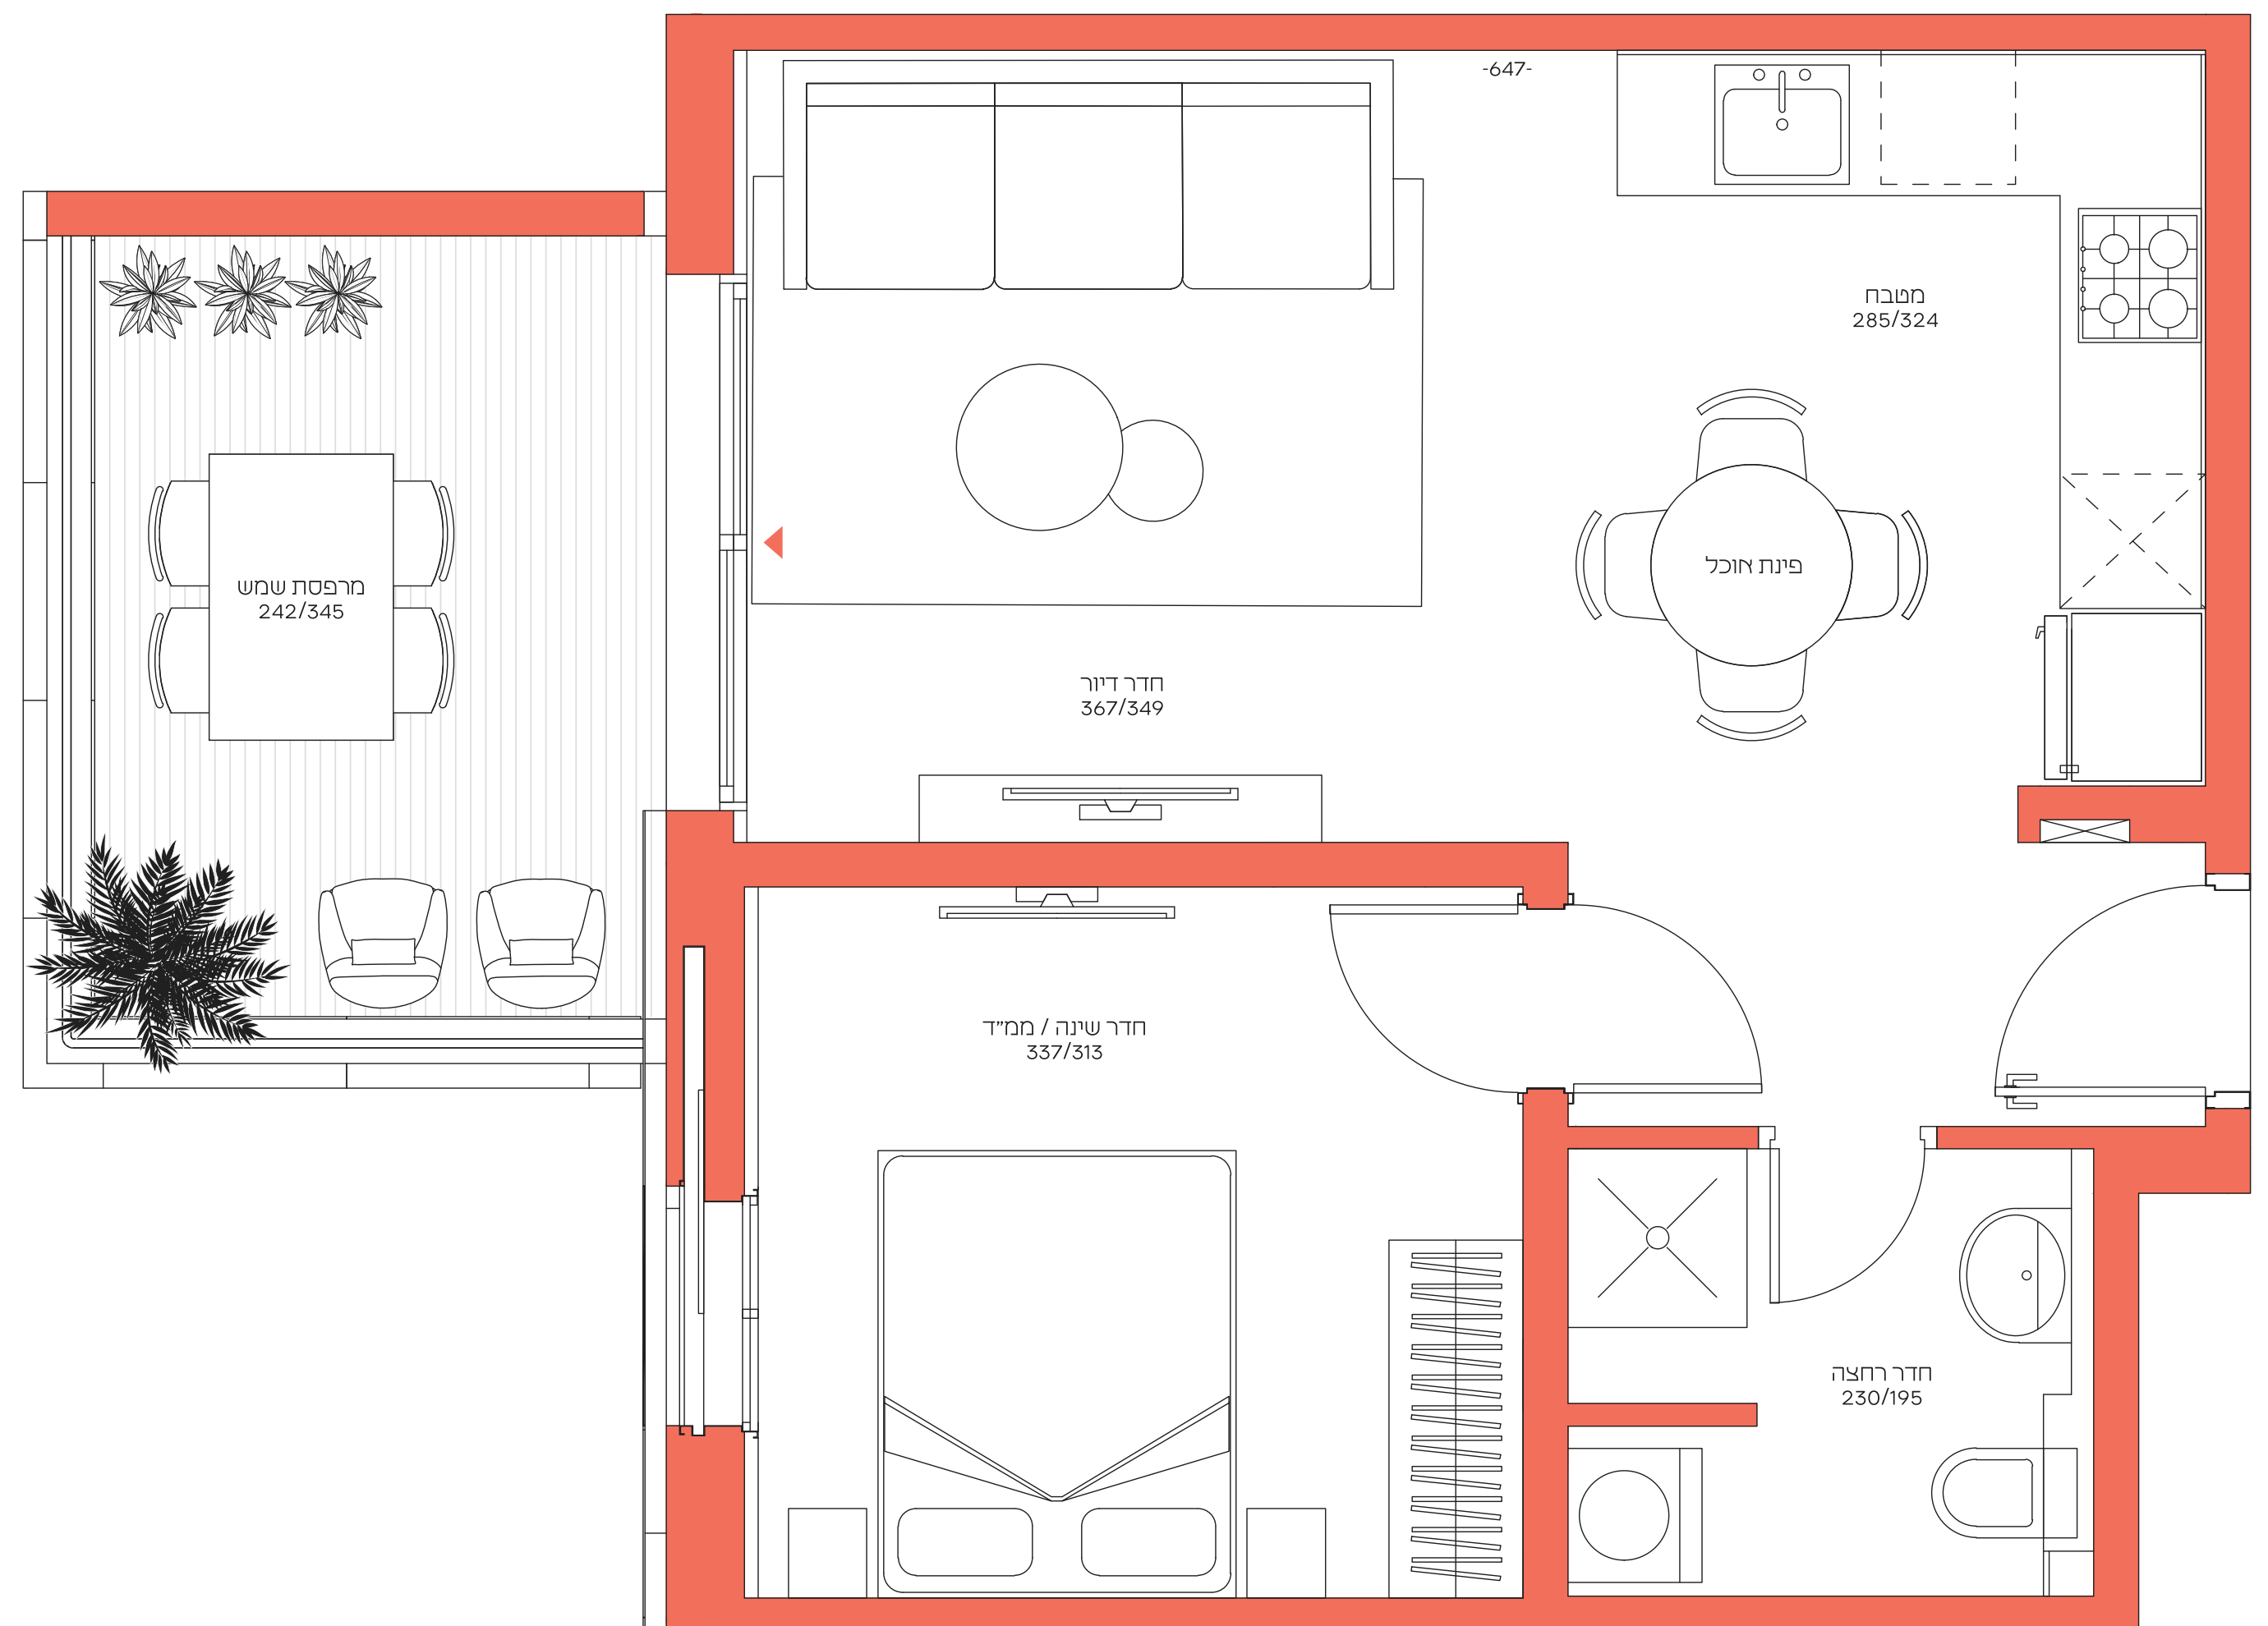

Type

C

2 Room Apartment

49.9 SQM

10.34 SQM Balcony

Floor(s) 1-8

Apartment plans and renderings are for illustration purposes only and do not constitute a commitment from the company. Only the sales contracts, sales plans, and their annexes will bind the company. The furniture, kitchen cabinets, sanitary fixtures, openings such as windows and doors, represent the dimensions shown before plastering and/or any other finish. As per the technical specifications attached to the agreement. E&OE.